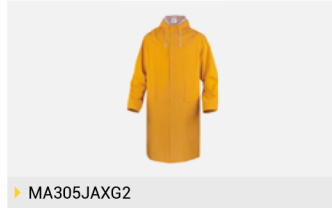

### Capa de lluvia

▶ EN304JAGT2

**Traje de lluvia 304 amarillo (Talle L)**

– Talle L

▶ EN304JAXG2

**Traje de lluvia 304 amarillo (Talle XL)**

– Talle XL

▶ EN304JAXX2

**Traje de lluvia 304 amarillo (Talle XX)**

– Talle XX

▶ MA305JAGT2

**Capa de lluvia 305 amarilla (Talle L)**

– amarilla (Talle L)

▶ MA305JATM2

**Capa de lluvia 305 amarilla (Talle M)**

– amarilla (Talle M)

▶ MA305JAXG2

**Capa de lluvia 305 amarilla (Talle XL)**

– amarilla (Talle XL)