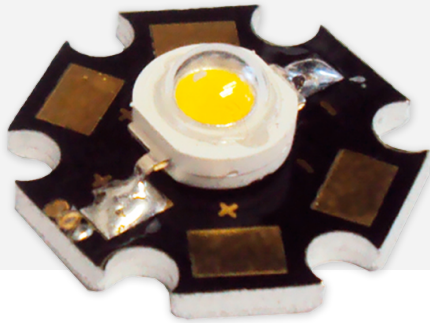

5060b

LED SMD5060 0,2W, Azul 465nm, 1.400mcd, 2.5lm

5060cw

LED SMD5060 0,2W, Blanco Frío 6.500K, 5.500mcd, 20lm

5060g

LED SMD5060 0,2W, Verde 525nm, 4.500mcd, 10lm

5060nw

LED SMD5060 0,2W, Blanco Neutro 4.500K, 5.500mcd, 20lm

5060r

LED SMD5060 0.2W, Rojo 625nm, 2.000mcd, 5lm

5060rgb

LED SMD5060 0.2W, RGB, 3.500mcd, 10lm

5060ww

LED SMD5060 0.2W, Blanco Cálido 3.000K, 5.500mcd, 20lm

5060y

LED SMD5060 0,2W, Amarillo 585nm, 2.000mcd, 3lm

LEDS HIGH POWER

hp1b

LED High Power, Azul 465nm 30lm, 3.4V 1W 350mA

hp1cw

LED High Power Blanco Frío, 6.500K, 3.4V, 1W, 350mA, 140lm

hp1g

LED High Power, Verde 525nm 100lm, 3.4V 1W 350mA

hp1ir850

LED High Power, Infrarrojo 850nm 70mW, 1.6-2V 1W 350 mA